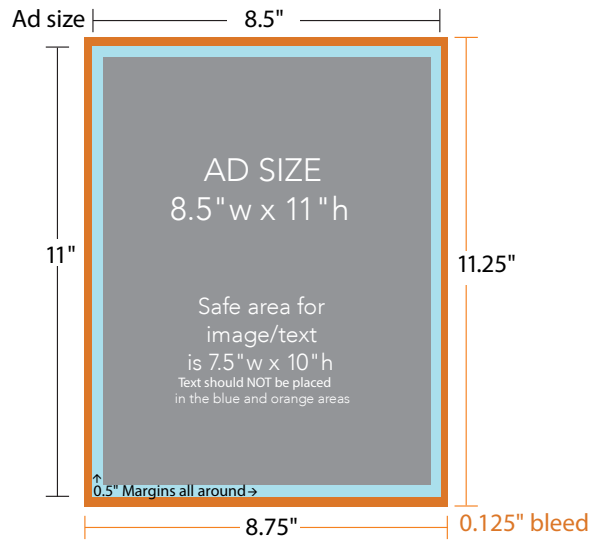

Ad Size Specifications

Acceptable File Formats (Hi-Res 300dpi)

JPEG • PDF • TIF • EPS

Full Page, Inside Front and Back Cover

Size is 8.5" x 11" (allow 0.5" margin on all sides for non-bleed, or add 0.125" on all sides for full bleed)

Sample InDesign document setup:

Page size = 8.5" x 11"

Margins (top, bottom, inside, outside) = 0.5"

Bleeds (top, bottom, inside, outside) = 0.125"

Half Page

Size is 8.5" x 5.5" (allow 0.5" margin on all sides for non-bleed, or add 0.125" on all sides for full bleed)

Sample InDesign document setup:

Page size = 8.5" x 5.5"

Margins (top, bottom, inside, outside) = 0.5"

Bleeds (top, bottom, inside, outside) = 0.125"

Quarter Page

Size is 3.5" x 4.75"

Sample InDesign document setup:

Page size = 3.5" x 4.75"

Ads must be approved by AHS. Final ads are due no later than October 1, 2018.