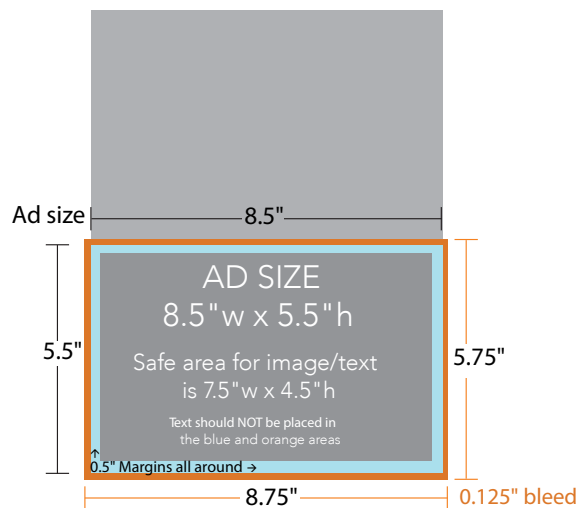

Ad Size Specifications

Acceptable File Formats (Hi-Res 300dpi)

JPEG • PDF • TIF • EPS

Full Page, Inside Front and Back Cover

Size is 8.5" x 11" (allow 0.5" margin on all sides for non-bleed, or add 0.125" on all sides for full bleed)

Sample InDesign document setup:

Page size = 8.5" x 11"

Margins (top, bottom, inside, outside) = 0.5"

Bleeds (top, bottom, inside, outside) = 0.125"

Half Page

Size is 8.5" x 5.5" (allow 0.5" margin on all sides for non-bleed, or add 0.125" on all sides for full bleed)

Sample InDesign document setup:

Page size = 8.5" x 5.5"

Margins (top, bottom, inside, outside) = 0.5"

Bleeds (top, bottom, inside, outside) = 0.125"

Quarter Page

Size is 3.5" x 4.75"

Sample InDesign document setup:

Page size = 3.5" x 4.75"

Ads must be approved by AHS. Final ads are due no later than October 1, 2018.