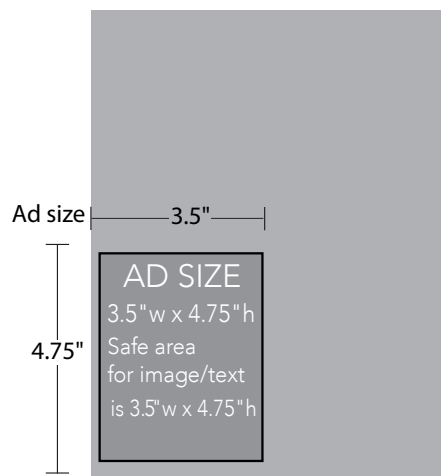

Ad Size Specifications

Acceptable File Formats (Hi-Res 300dpi)

JPEG • PDF • TIF • EPS

Full Page, Inside Front and Back Cover

Size is 8.5" x 11" (allow 0.5" margin on all sides for non-bleed, or add 0.125" on all sides for full bleed)

Sample InDesign document setup:

Page size = 8.5" x 11"

Margins (top, bottom, inside, outside) = 0.5"

Bleeds (top, bottom, inside, outside) = 0.125"

Half Page

Size is 8.5" x 5.5" (allow 0.5" margin on all sides for non-bleed, or add 0.125" on all sides for full bleed)

Sample InDesign document setup:

Page size = 8.5" x 5.5"

Margins (top, bottom, inside, outside) = 0.5"

Bleeds (top, bottom, inside, outside) = 0.125"

Quarter Page

Size is 3.5" x 4.75"

Sample InDesign document setup:

Page size = 3.5" x 4.75"

Ads must be approved by AHS. Final ads are due no later than October 1, 2018.