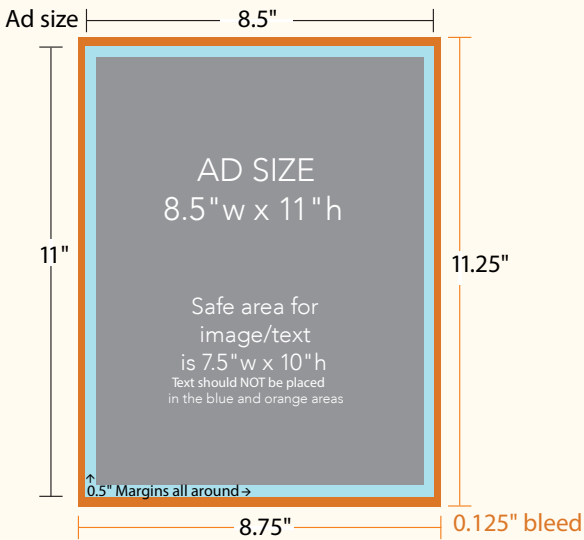

Ad Size Specifications

Acceptable File Formats (Hi-Res 300dpi)

JPEG • PDF • TIF • EPS

Full Page, Inside Front and Back Cover

Size is 8.5" x 11" (allow 0.5" margin on all sides for non-bleed, or add 0.125" on all sides for full bleed)

Sample InDesign document setup:

Page size = 8.5" x 11"

Margins (top, bottom, inside, outside) = 0.5"

Bleeds (top, bottom, inside, outside) = 0.125"

Half Page

Size is 8.5" x 5.5" (allow 0.5" margin on all sides for non-bleed, or add 0.125" on all sides for full bleed)

Sample InDesign document setup:

Page size = 8.5" x 5.5"

Margins (top, bottom, inside, outside) = 0.5"

Bleeds (top, bottom, inside, outside) = 0.125"

Quarter Page

Size is 3.5" x 4.75"

Sample InDesign document setup:

Page size = 3.5" x 4.75"

Ads must be approved by AHS. Final ads are due no later than September 29, 2017.