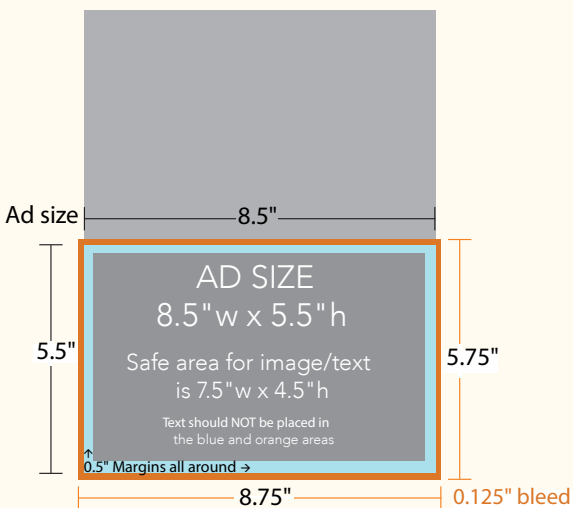

Ad Size Specifications

Acceptable File Formats (Hi-Res 300dpi)

JPEG • PDF • TIF • EPS

Full Page, Inside Front and Back Cover

Size is 8.5" x 11" (allow 0.5" margin on all sides for non-bleed, or add 0.125" on all sides for full bleed)

Sample InDesign document setup:

Page size = 8.5" x 11"

Margins (top, bottom, inside, outside) = 0.5"

Bleeds (top, bottom, inside, outside) = 0.125"

Half Page

Size is 8.5" x 5.5" (allow 0.5" margin on all sides for non-bleed, or add 0.125" on all sides for full bleed)

Sample InDesign document setup:

Page size = 8.5" x 5.5"

Margins (top, bottom, inside, outside) = 0.5"

Bleeds (top, bottom, inside, outside) = 0.125"

Quarter Page

Size is 3.5" x 4.75"

Sample InDesign document setup:

Page size = 3.5" x 4.75"

Ads must be approved by AHS. Final ads are due no later than September 29, 2017.