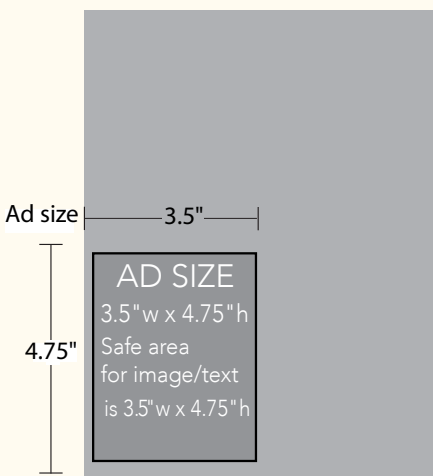

Ad Size Specifications

Acceptable File Formats (Hi-Res 300dpi)

JPEG • PDF • TIF • EPS

Full Page, Inside Front and Back Cover

Size is 8.5" x 11" (allow 0.5" margin on all sides for non-bleed, or add 0.125" on all sides for full bleed)

Sample InDesign document setup:

Page size = 8.5" x 11"

Margins (top, bottom, inside, outside) = 0.5"

Bleeds (top, bottom, inside, outside) = 0.125"

Half Page

Size is 8.5" x 5.5" (allow 0.5" margin on all sides for non-bleed, or add 0.125" on all sides for full bleed)

Sample InDesign document setup:

Page size = 8.5" x 5.5"

Margins (top, bottom, inside, outside) = 0.5"

Bleeds (top, bottom, inside, outside) = 0.125"

Quarter Page

Size is 3.5" x 4.75"

Sample InDesign document setup:

Page size = 3.5" x 4.75"

Ads must be approved by AHS. Final ads are due no later than September 29, 2017.